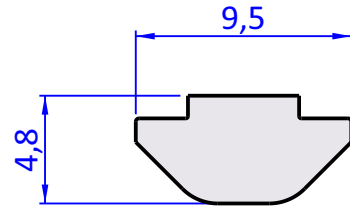

Item	Name	Q.ty
1	GWP.5U.F	1

THE PROPERTY OF THE DRAWING IS ESTABLISHED BY LAW. IT IS FORBIDDEN TO PRODUCE OR SHOW IT TO THIRD PART. WITHOUT A WRITTEN AGREEMENT.

Format A4 UNI 936-76	 FPS SERVICES AUTOMATION			DESIGNED FROM FPS Automation		REVIEW A
	GENERAL TOLERANCE UNI - ISO 2768 CLASSE f			DESCRIPTION CA.GWP.5U.F	DATE 11/03/2026	WEIGHT 0,001kg
					CODE CA.GWP.5U.F	